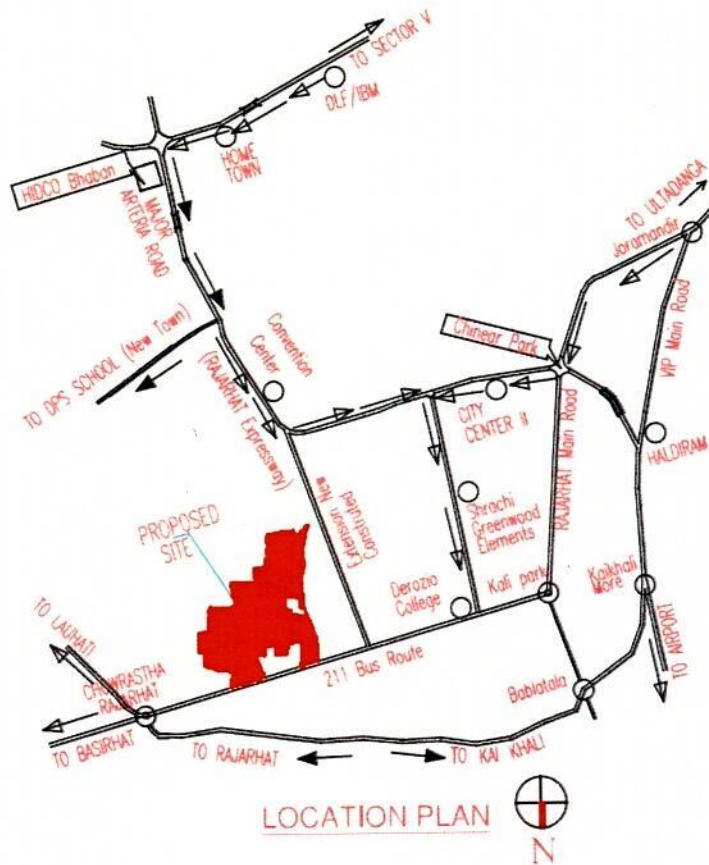

**TO WHOM IT MAY CONCERN**

Location plan of the proposed project “Siddha Galaxia - Block 11 (Capella)” situated at Raigachi Battala, Rajarhat Main Road (211 Bus Route), District – North 24 Parganas, Block – Rajarhat, Police Station - Rajarhat, West Bengal, 700135 is shown below:

Latitude: 22.374991 N  
Longitude: 88.281645 E

**For M/s Siddha Sphere LLP**

**SIDDHA SPHERE LLP**

*Sanjay Kumar Bothra*  
Designated Partner / Authorised Signatory

**Sanjay Kumar Bothra**  
Authorized Signatory